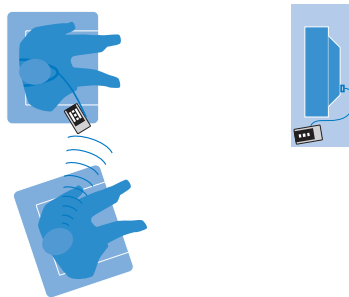

Both the transmitter and the receiver have built-in zoom microphones that can be adjusted by the user for maximum sound customization. Depending on conditions, the microphones can be set for omni or directional use, and volume levels can be adjusted remotely.

# In everyday situations

At a lecture

Talking on the phone

At a meeting

Watching TV